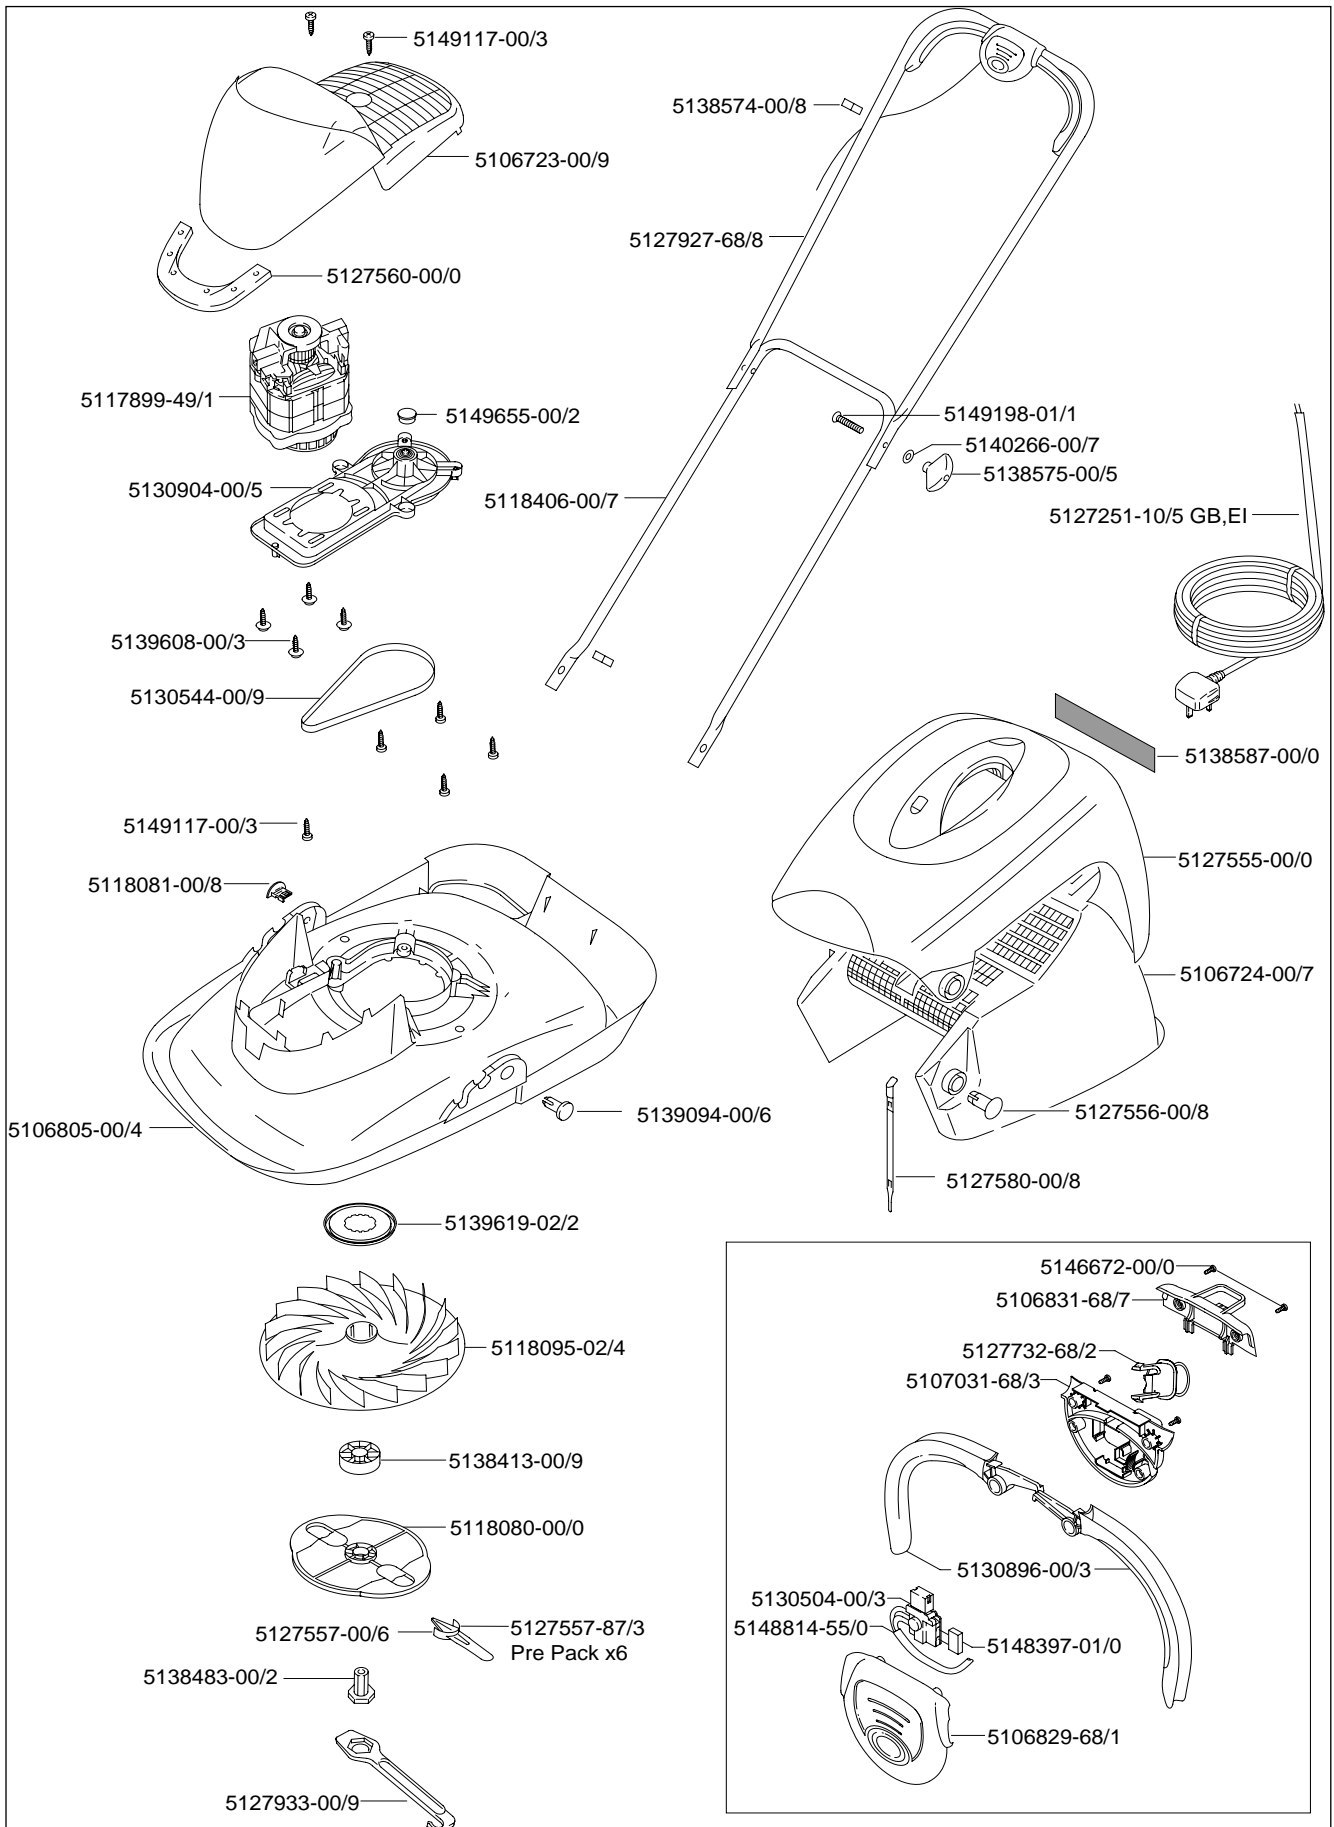

MODEL **Micro Compact 30**
9633097-01
UK

Flymo

Micro Compact 30

Lightweight, grass collecting, electric hover mower

- 30 cm (12 inch) plastic blade.
- Ideal for small to medium lawns.
- 1250W motor.
- Floats on a cushion of air.
- Unique, advanced switch system for easy, comfortable right or left handed use.
- Easy to remove and empty grassbox.
- Easy to store.

Features

Motor Power	1250 W
Cutting Width	30 cm
Heights of cut	4 (10 - 30 mm)
Grassbox Capacity	20 Litres
Carton Dimensions	710x465x405 mm
Weight (Unpacked)	8 Kg
Weight (Packed)	10.9 Kg